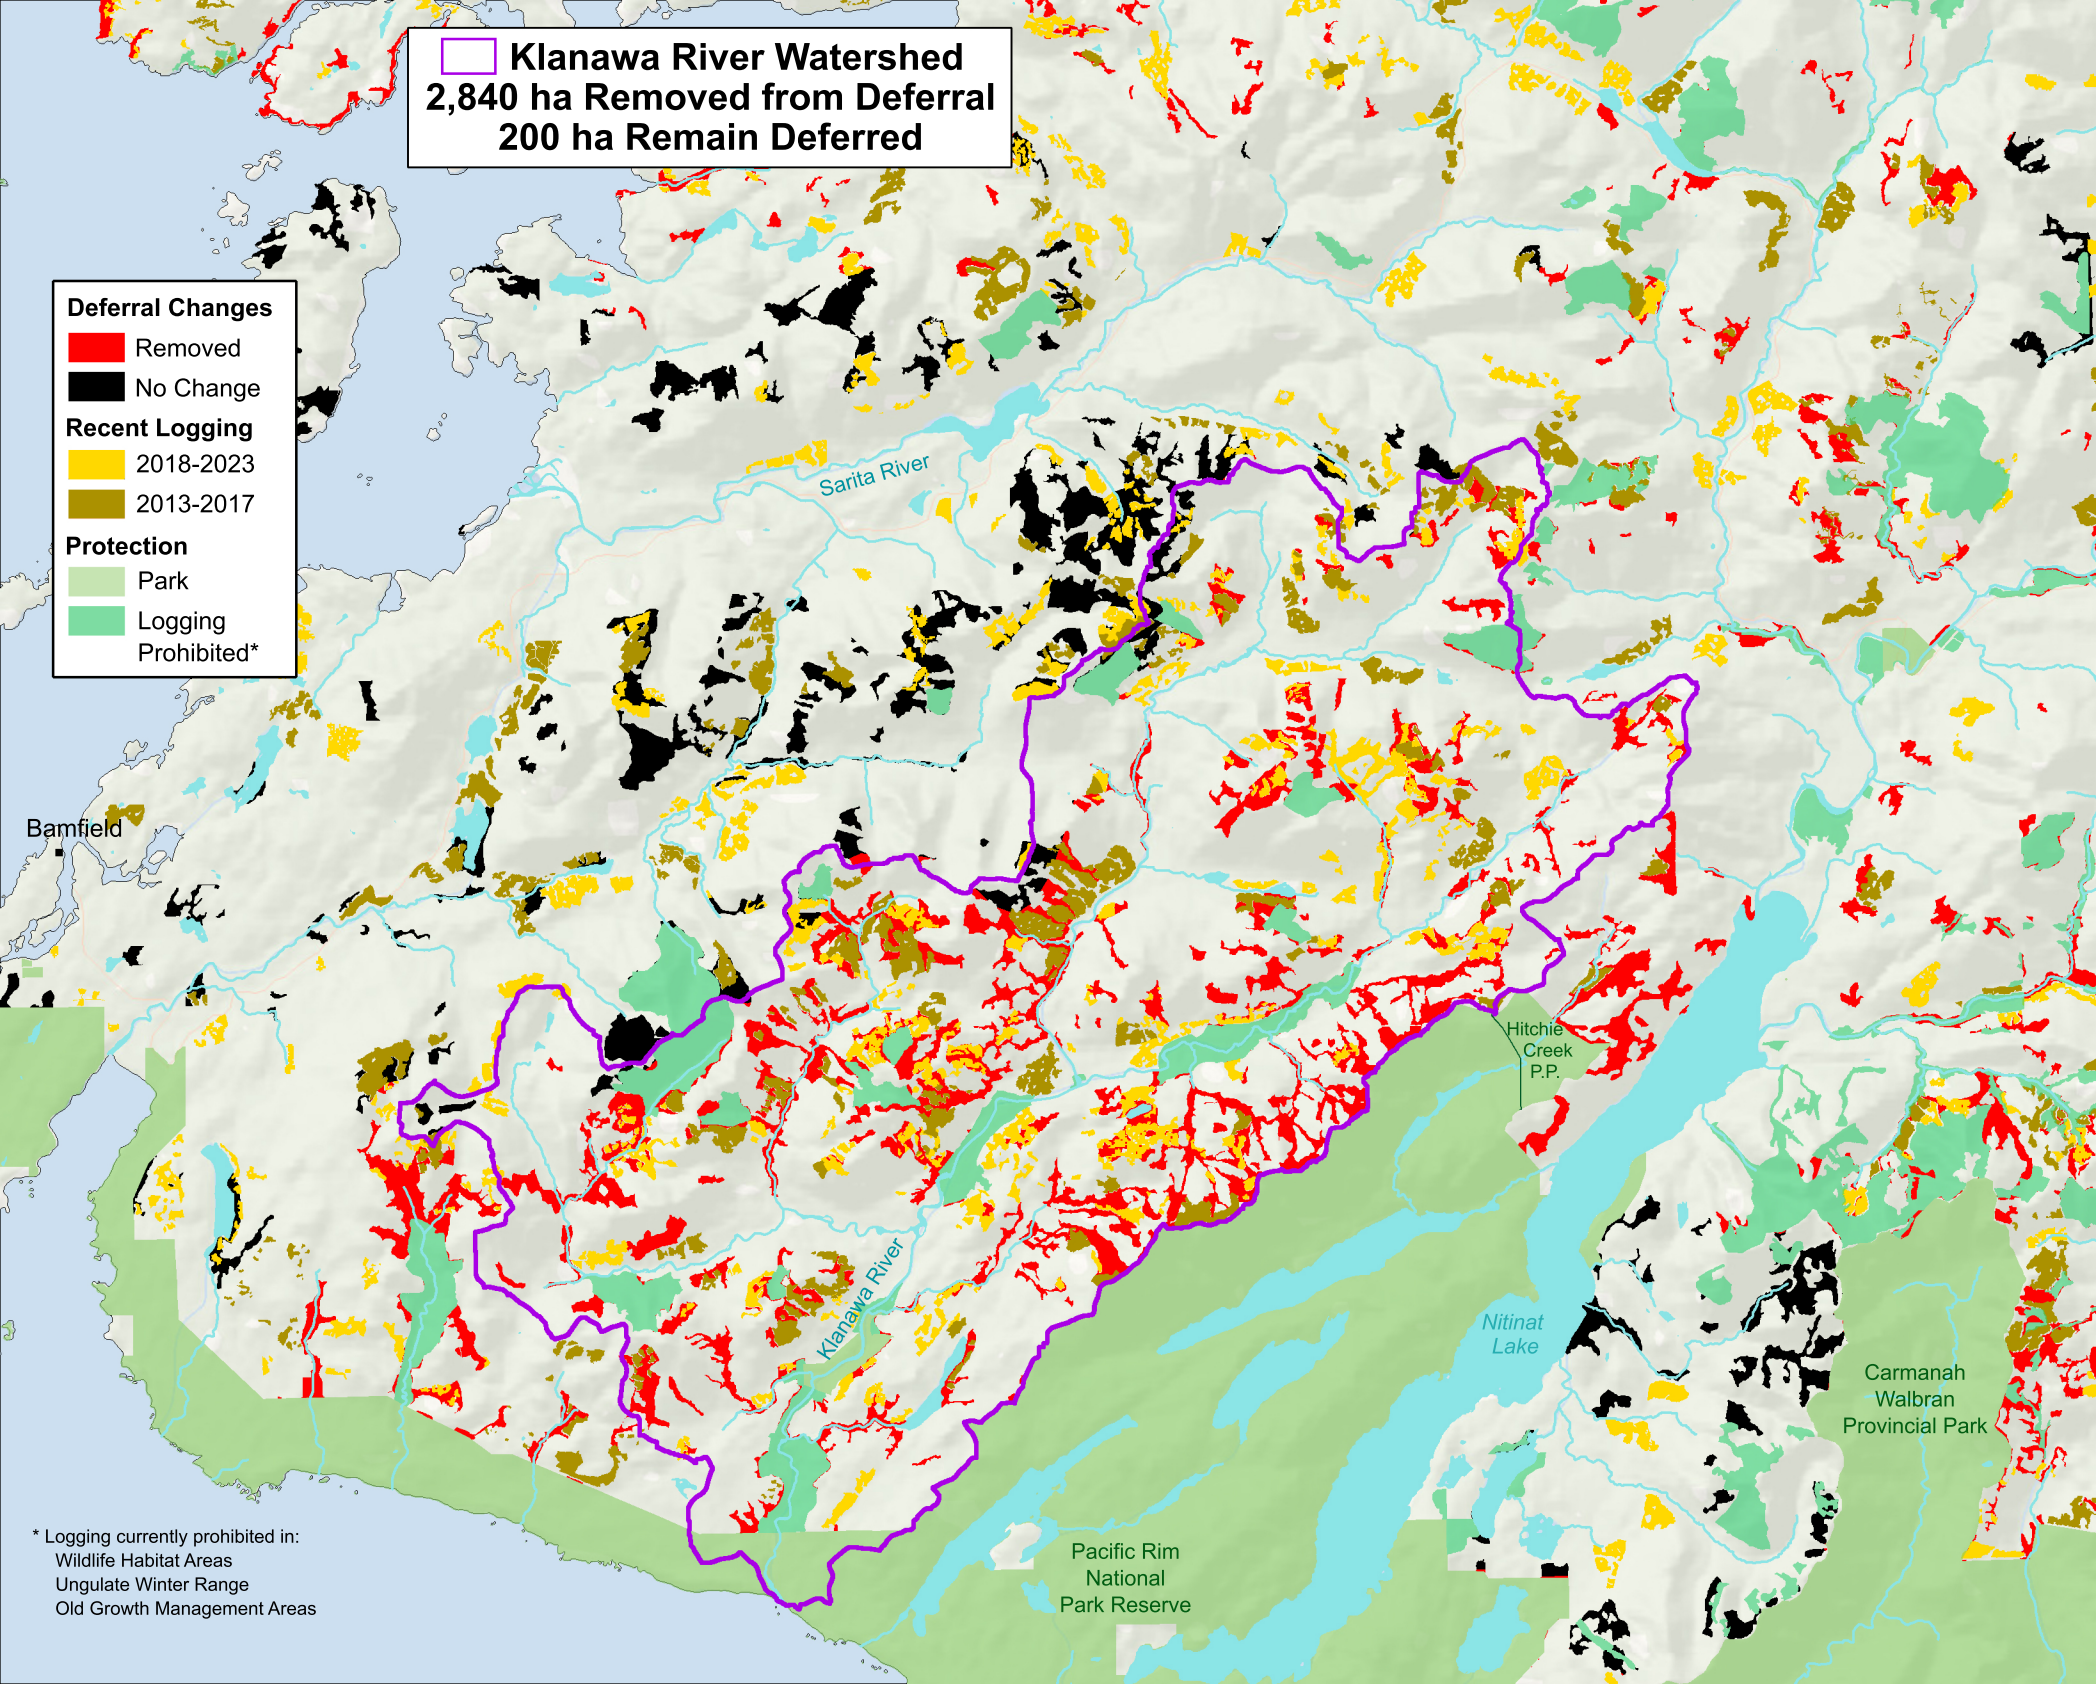

Klanawa River Watershed
2,840 ha Removed from Deferral
200 ha Remain Deferred

Deferral Changes

- Removed
- No Change

Recent Logging

- 2018-2023
- 2013-2017

Protection

- Park
- Logging Prohibited*

* Logging currently prohibited in:
 Wildlife Habitat Areas
 Ungulate Winter Range
 Old Growth Management Areas