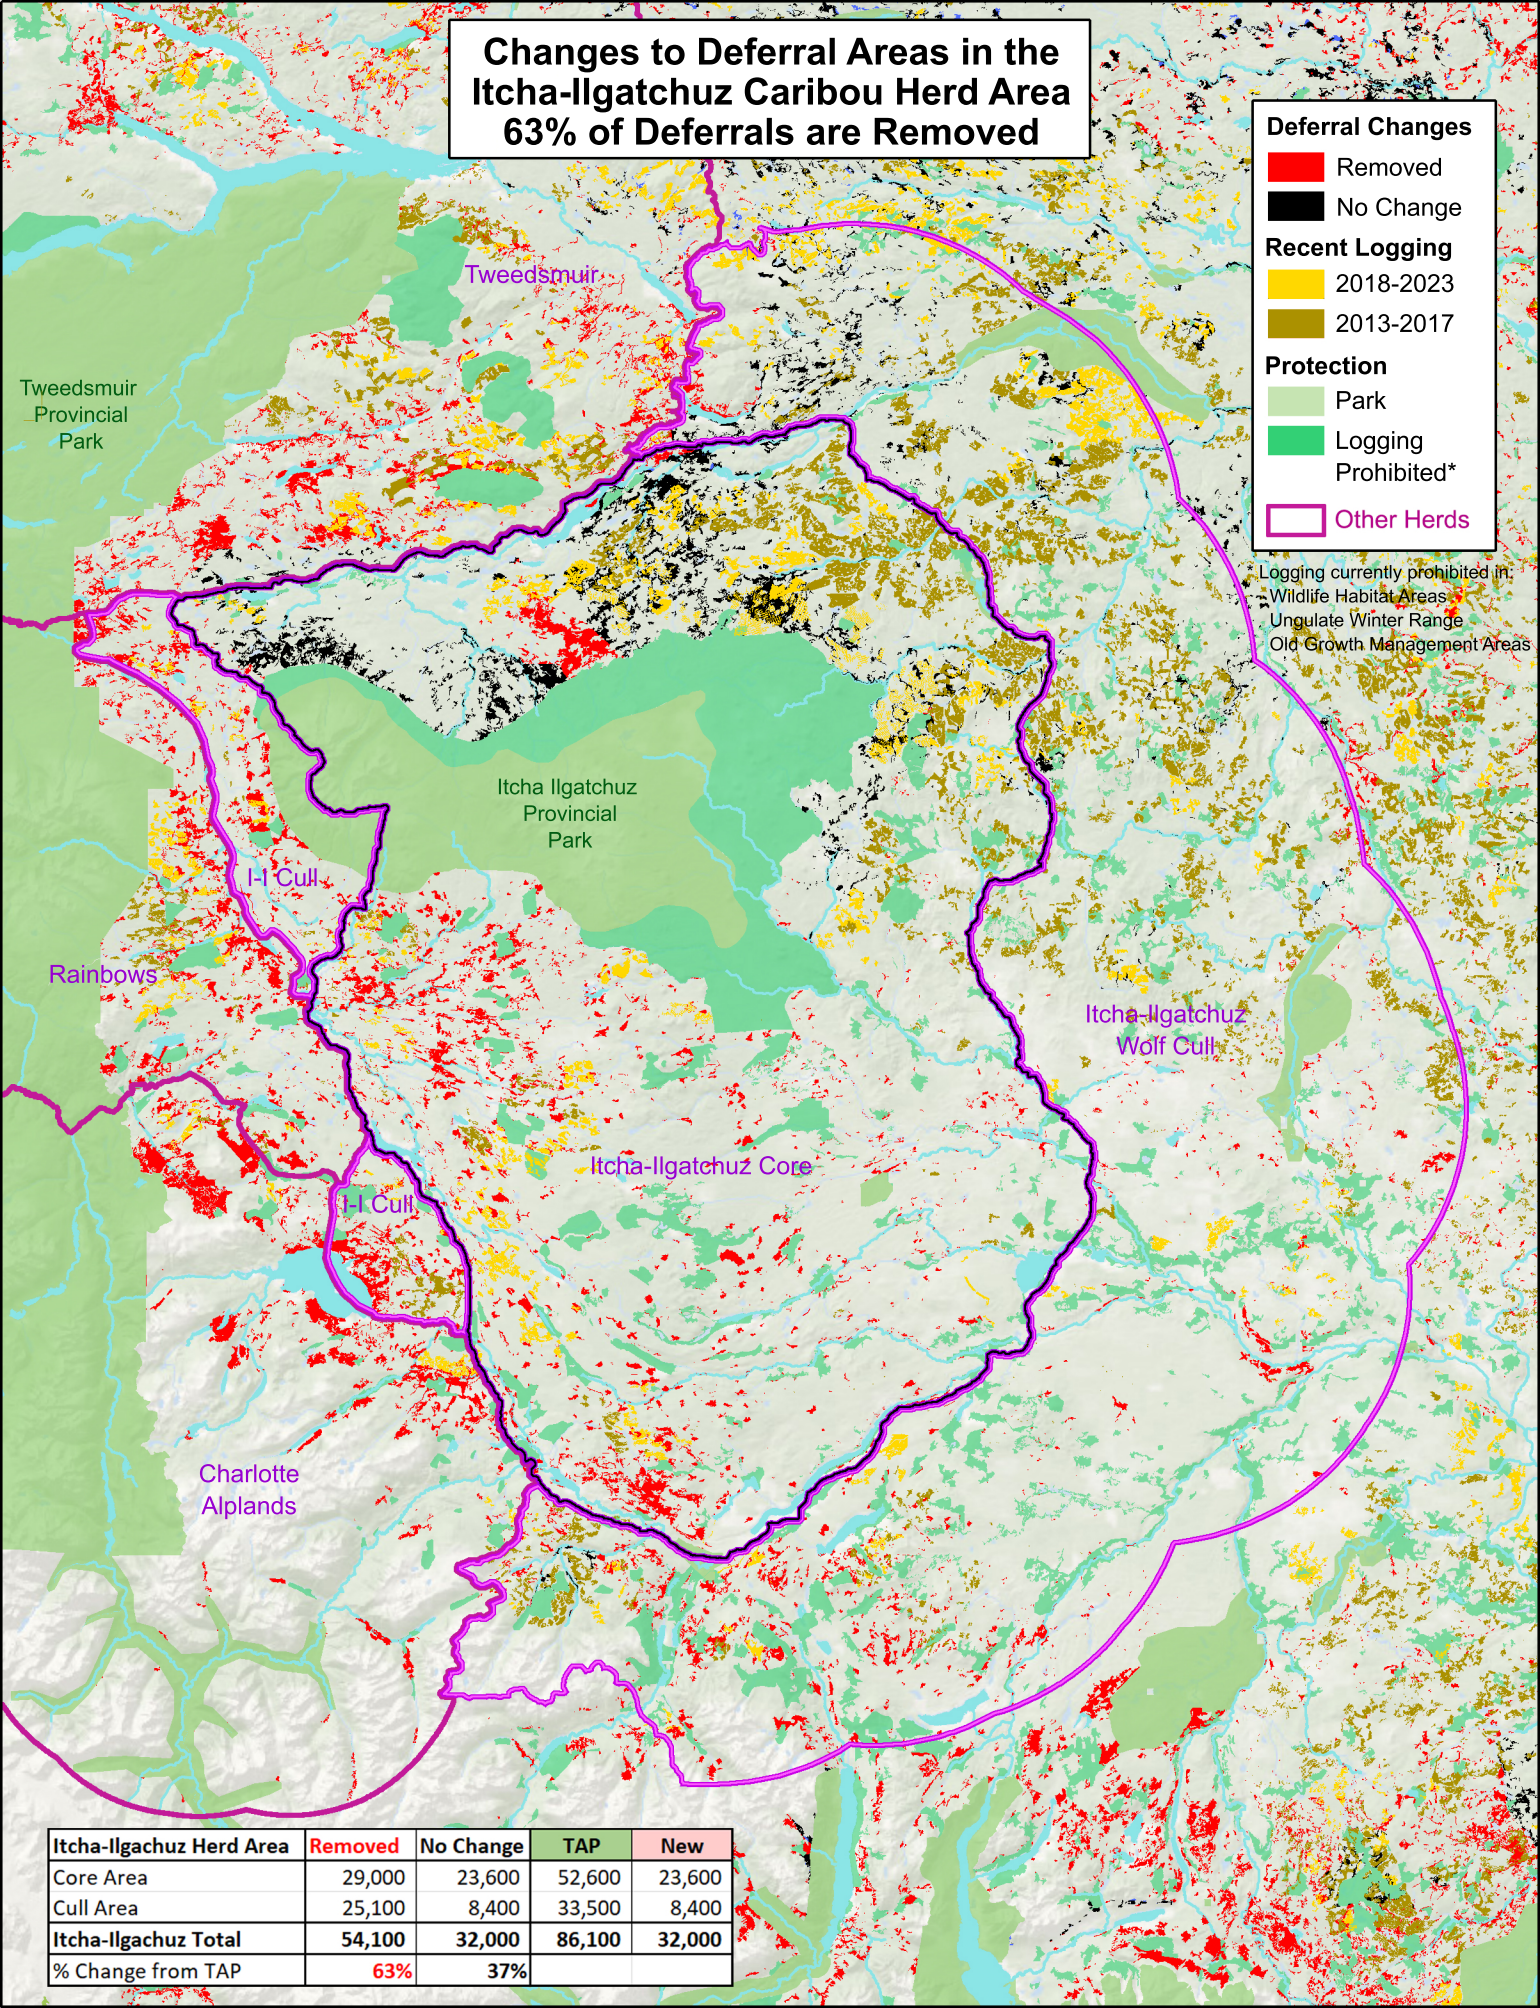

Changes to Deferral Areas in the Itcha-Ilgatchuz Caribou Herd Area

63% of Deferrals are Removed

Deferral Changes

- Removed
- No Change

Recent Logging

- 2018-2023
- 2013-2017

Protection

- Park
- Logging Prohibited*
- Other Herds

Logging currently prohibited in:
 Wildlife Habitat Areas
 Ungulate Winter Range
 Old Growth Management Areas

Itcha-Ilgachuz Herd Area	Removed	No Change	TAP	New
Core Area	29,000	23,600	52,600	23,600
Cull Area	25,100	8,400	33,500	8,400
Itcha-Ilgachuz Total	54,100	32,000	86,100	32,000
% Change from TAP	63%	37%		